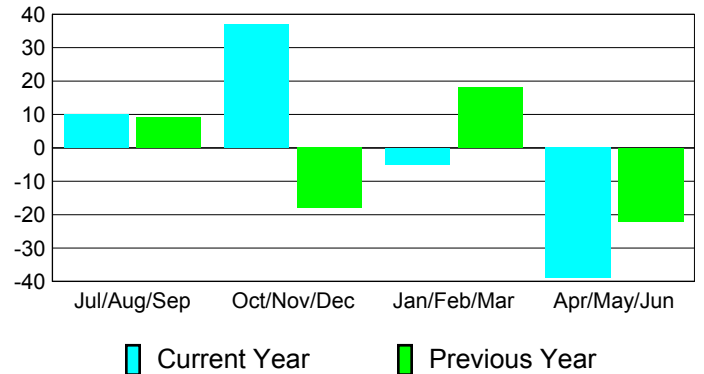

Club Results 2010-2011

Goal, New, Dropped, Gain/Loss

MEMBERSHIP

**Membership Results
2010-2011**

**Membership
2009-2010**

Month	Net Memb Goal	Actual New Memb	Actual Dropped Memb	Gain/Loss of Memb	Gain/Loss of Memb
Jul/Aug/Sep	8	61	-51	10	9
Oct/Nov/Dec	25	99	-62	37	-18
Jan/Feb/Mar	2	42	-47	-5	18
Apr/May/June	2	42	-81	-39	-22
Totals	37	244	-241	3	-13

Membership Results 2010-2011

Goal, New, Dropped, Gain/Loss

Comparison of Club Gain/Loss

Current Year Compared to the Previous Year

Comparison of Membership Gain/Loss

Current Year Compared to the Previous Year

YTD Status Quo Clubs 2010-2011

Status Quo Clubs Compared to Status Quo Members

Gender Comparison 2010-2011

Jul/Aug/Sep

Oct/Nov/Dec

Jan/Feb/Mar

Apr/May/June

Male