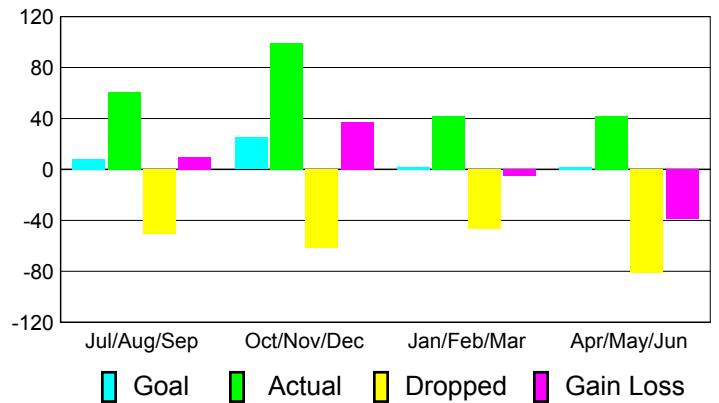

2010-2011 GMT Reports for District (or Undistricted) **District 27 D1**

GMT: **Gary W Fry**

Location: **WISCONSIN**

GMT CA: **1**

CLUBS

**Club Results
2010-2011**

**Clubs
2009-2010**

Month	New Club Goal	Actual New Clubs	Actual Dropped Clubs	Gain/Loss of Clubs	Gain/Loss of Clubs
Jul/Aug/Sep	0	0	0	0	0
Oct/Nov/Dec	1	0	0	0	0
Jan/Feb/Mar	0	0	0	0	0
Apr/May/June	0	0	0	0	0
Totals	1	0	0	0	0

Club Results 2010-2011

Goal, New, Dropped, Gain/Loss

MEMBERSHIP

**Membership Results
2010-2011**

**Membership
2009-2010**

Month	Net Memb Goal	Actual New Memb	Actual Dropped Memb	Gain/Loss of Memb	Gain/Loss of Memb
Jul/Aug/Sep	8	61	-51	10	9
Oct/Nov/Dec	25	99	-62	37	-18
Jan/Feb/Mar	2	42	-47	-5	18
Apr/May/June	2	42	-81	-39	-22
Totals	37	244	-241	3	-13

Membership Results 2010-2011

Goal, New, Dropped, Gain/Loss

Comparison of Club Gain/Loss

Current Year Compared to the Previous Year

Comparison of Membership Gain/Loss

Current Year Compared to the Previous Year